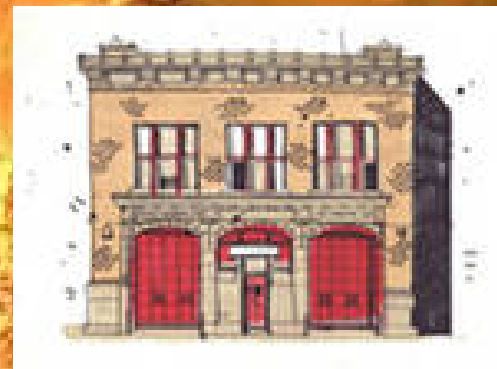

Пожарная охрана лесов