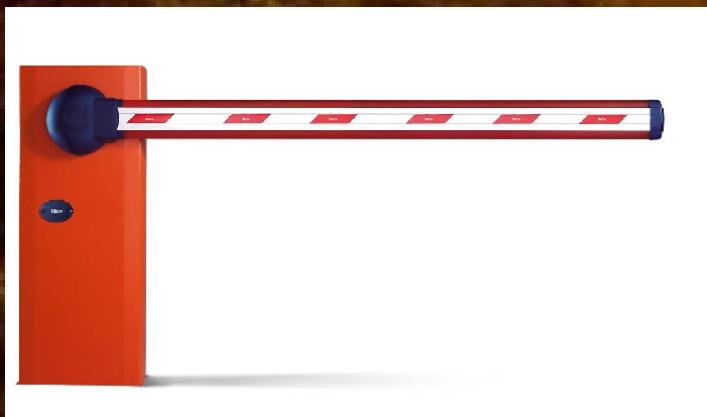

Ограниченный въезд в лес автотранспорта